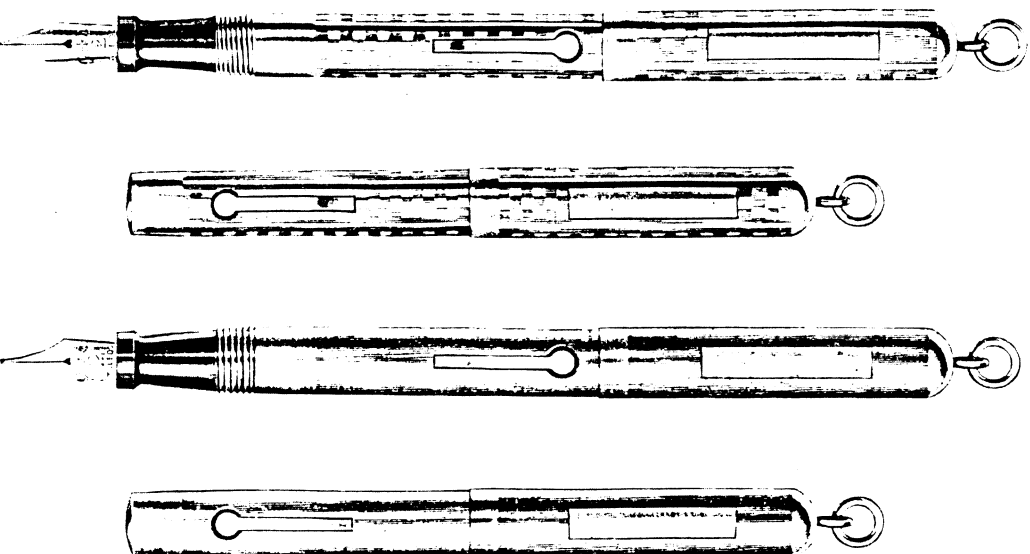

No. 227PB

No. 227PE

Lever Filler Type